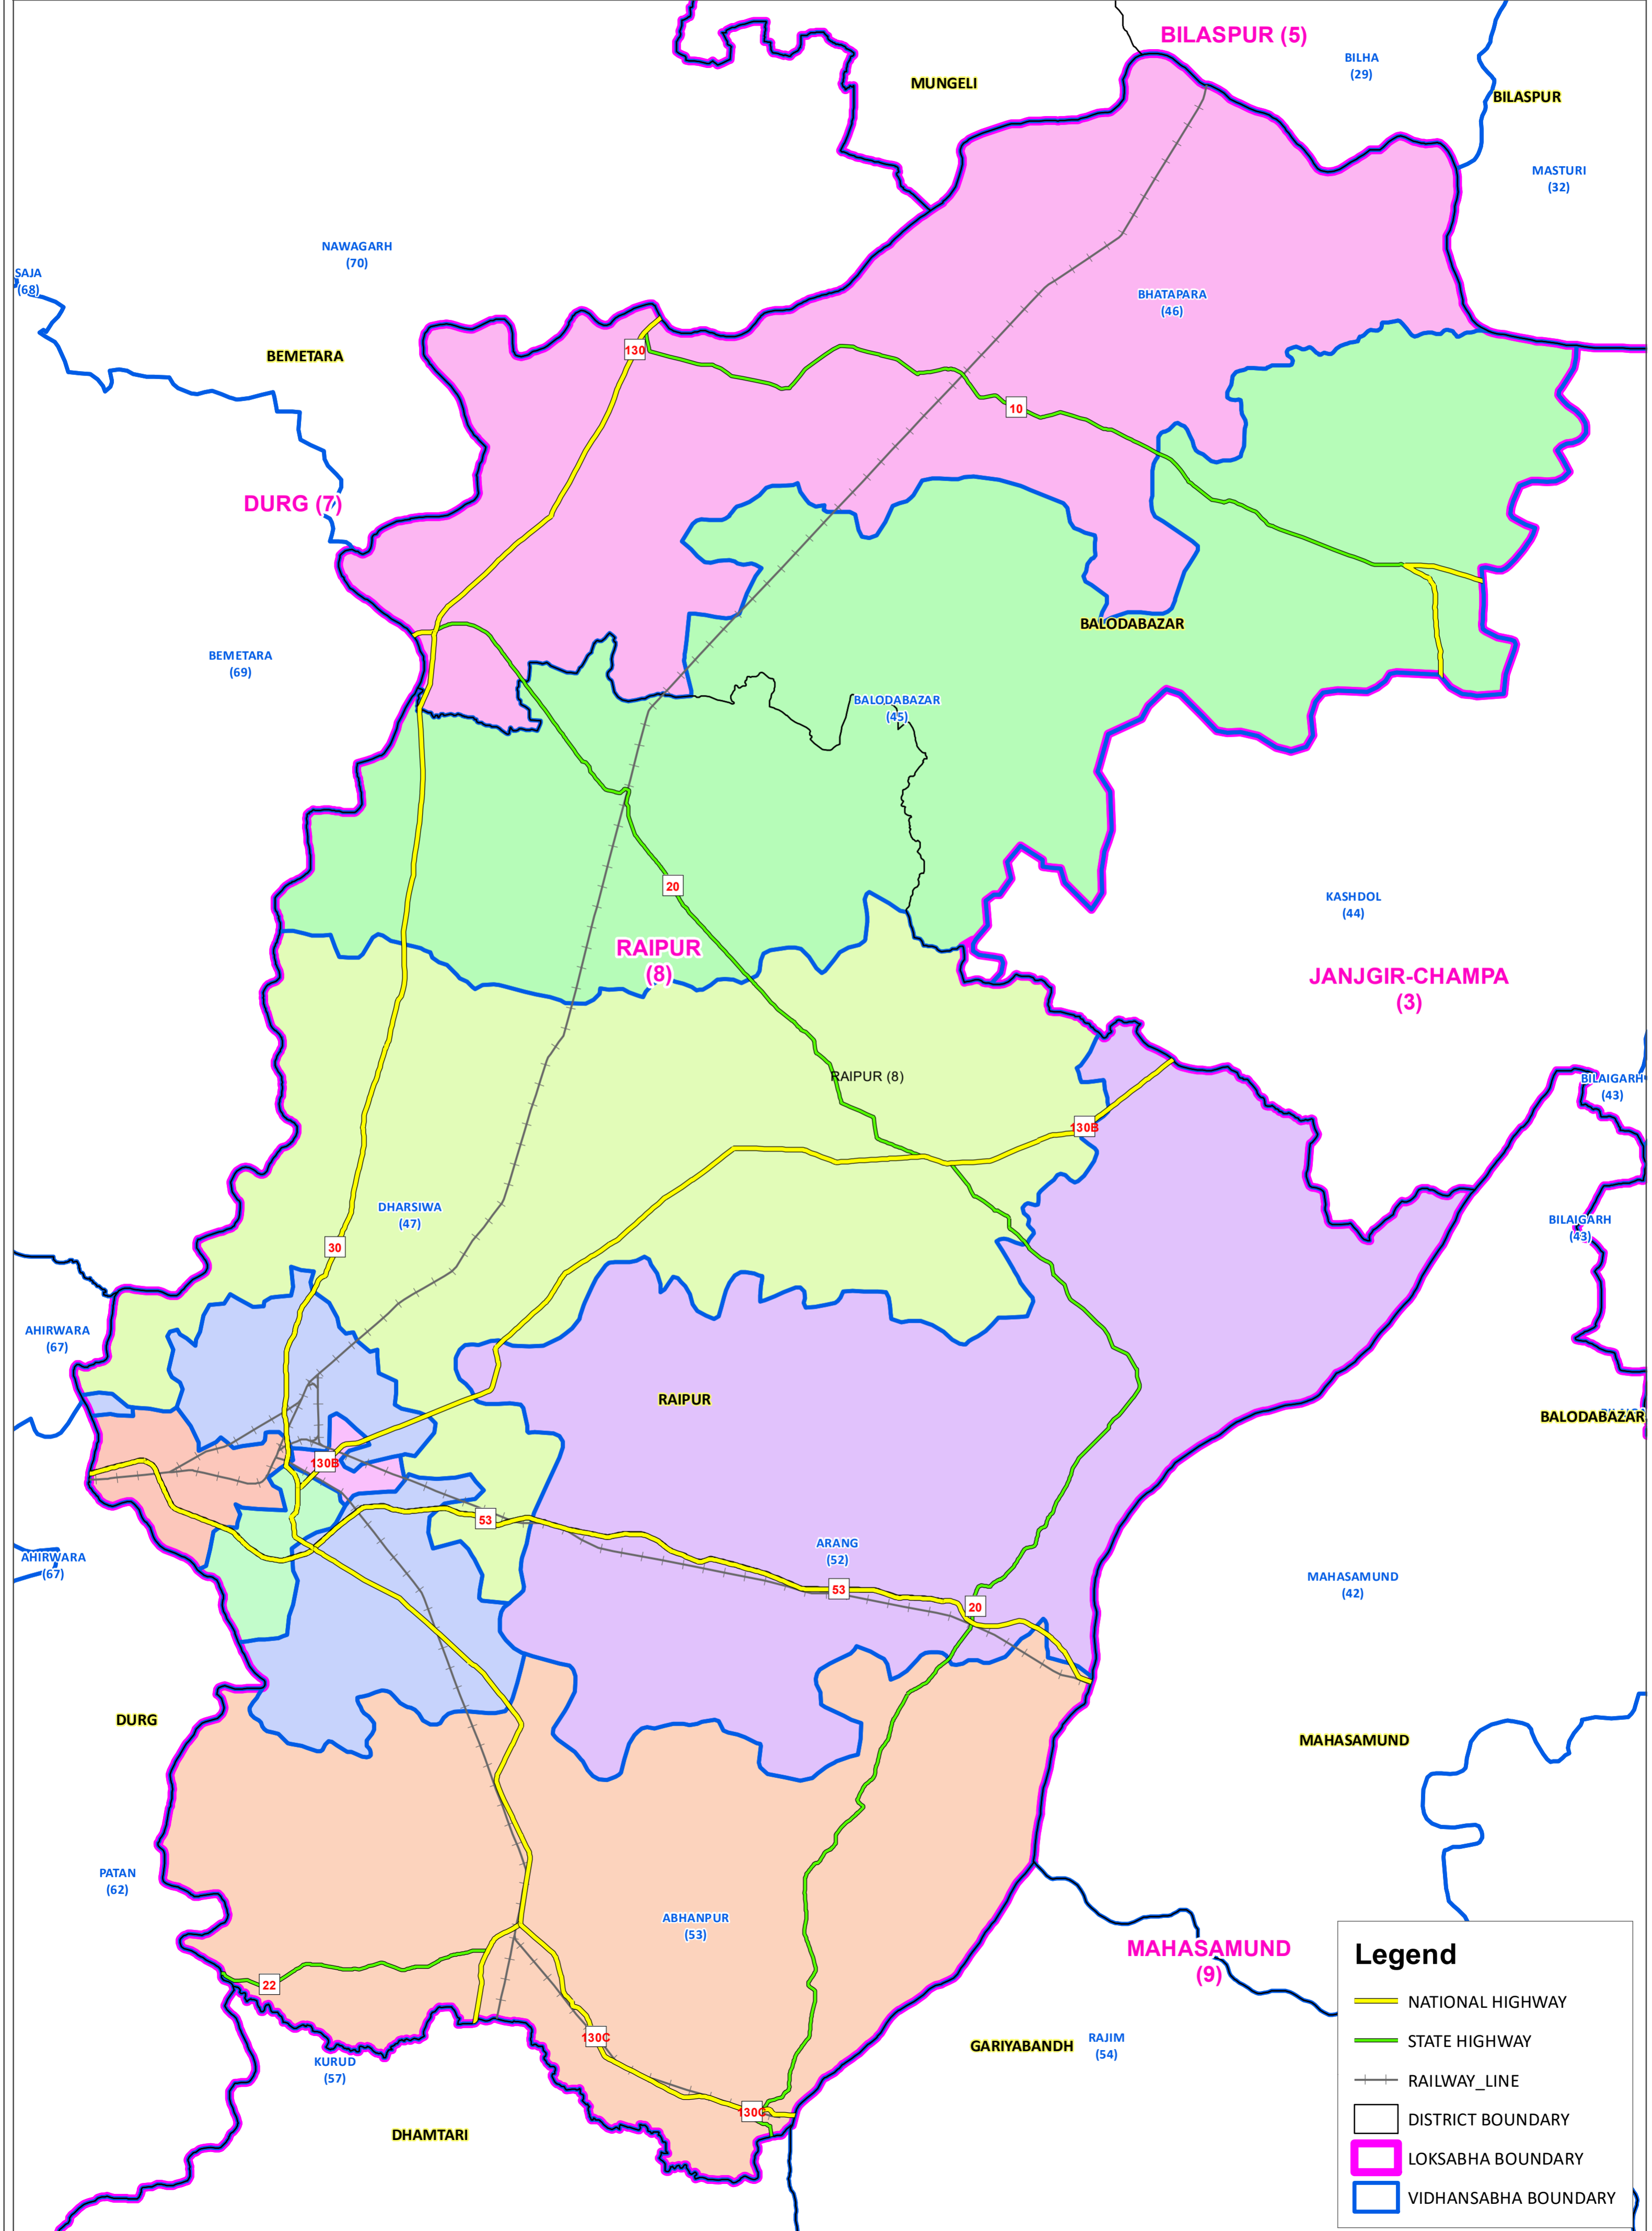

PARLIAMENTARY CONSTITUENCY MAP - RAIPUR (8)

Legend

- NATIONAL HIGHWAY
- STATE HIGHWAY
- RAILWAY_LINE
- DISTRICT BOUNDARY
- LOKSABHA BOUNDARY
- VIDHANSABHA BOUNDARY